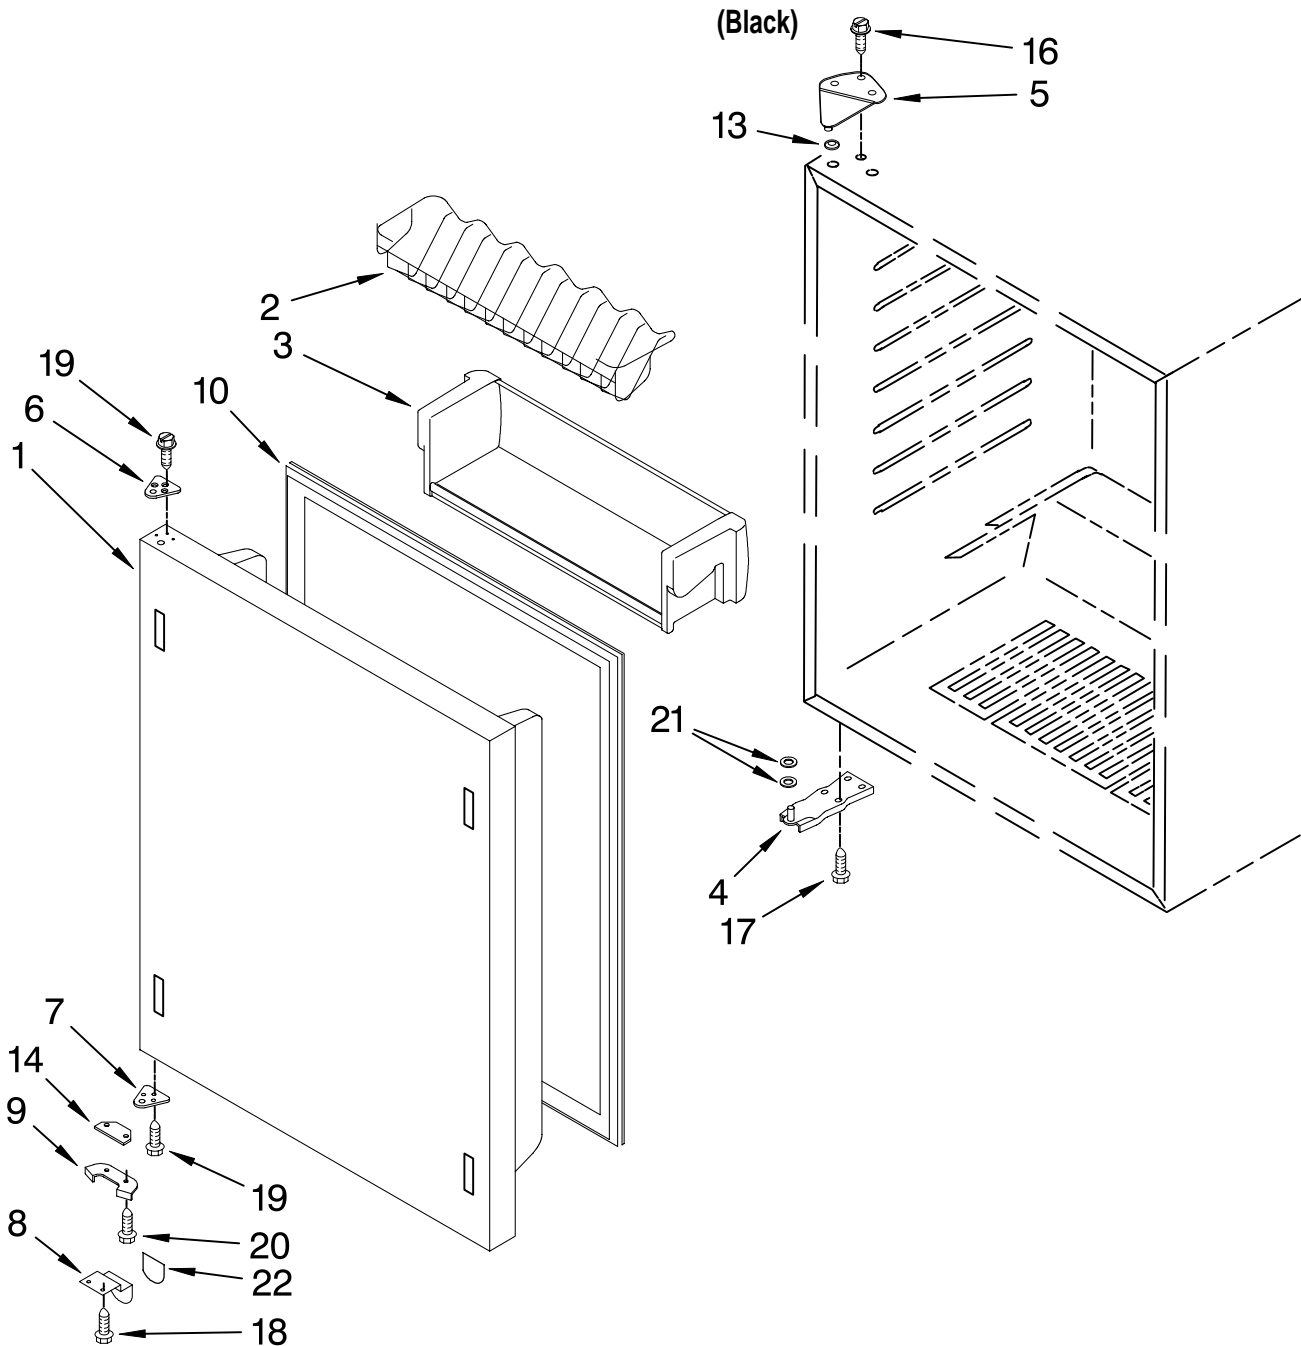

For Models: KU024LSBX01

(Black)

FOR ORDERING INFORMATION REFER TO PARTS PRICE LIST

CABINET PARTS

For Models: KURO24LSBX01

(Black)

Illus. No.	Part No.	DESCRIPTION	Illus. No.	Part No.	DESCRIPTION	Illus. No.	Part No.	DESCRIPTION
1		Literature Parts	12		Frame, Side	25	4344822	Harness, Wire
	4344903	Energy Guide		4344789	Left Side	26	4344827	Screw
	2300275	Use & Care Guide		4344790	Right Side	27	4344792	Thermal Fuse
	4344902	Wiring Diagram	13	4344771	Bracket, Grille	28	4344793	Screw
2		Cabinet (Not A Service Part)	14	4344876	Evaporator Fan Assembly	29	4344791	Screw
3	4344739	Lens, Light	15	4344766	Thermostat	30	4344783	Fan Blade
4	4344740	Bulb, Light	16	4344768	Knob, Thermostat	31	4344878	Screw
5	4344746	Heater, Defrost	17	4344767	Switch, Plunger	32	4344865	Evaporator Fan Motor
6	4344747	Heat Shield	18	4344826	Screw	33	4344877	Harness, Wire
7	4344761	Grille	19	4344797	Screw	34	4344832	Screw, Ground
8	4344762	Plate, Bottom	20	4344819	Clip, Grille	35	4344778	Grommet, Fan Motor
9	4344763	Foot, Leveling	21	4344825	Screw	36	4344899	Bracket, Motor
10	4344764	Brace, Support	22	4344823	Seal	37		Evaporator (Not Serviced)
11	4344765	Control Box	23		Frame, Support			
				4344821	Right			
				4344820	Left			
			24	4344824	Clip, Harness			

FOR ORDERING INFORMATION REFER TO PARTS PRICE LIST

SHELF PARTS

For Models: KU024LSBX01
(Black)

Illus. No.	Part No.	DESCRIPTION
1	4344741	Wire Shelf
2	4344742	Bracket, Shelf
	4344743	Right Side
	4344743	Left Side
3	4344744	Basket, Crisper
4	4344745	Shelf, Crisper
5	4344748	Ladder, Shelf
	4344748	Left Side
	4344749	Right Side
6	4344794	Screw
7	4344795	Washer
8	W10162986	Screw-W/Washer

FOR ORDERING INFORMATION REFER TO PARTS PRICE LIST

DOOR PARTS

For Models: KURO24LSBX01

Illus. No.	Part No.	DESCRIPTION
1	4344807	Door Assembly (Includes Gasket)
2	4344751	Beverage Holder
3	4344752	Door Bin
4	4344787	Hinge, Bottom
5	4344754	Hinge, Top
6	4344804	Spacer, Top Hinge
7	4344798	Spacer, Bottom Hinge
8	4344757	Actuator, Switch